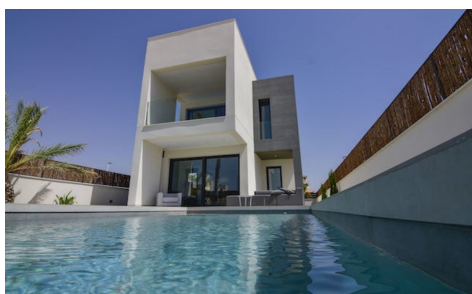

3921

Villa in La Marina

€406,000

3

3

265m²

290m²

Very few complexes are left situated just 300m from El Pinet beach, La Marina; this lovely development is also located 300m from the natural park, a protected area of great beauty and nature. Positioned around 7km from Santa Pola, 20km from Alicante, perfectly communicated to reach Alicante airport and the train station. La Zenia Boulevard which is the biggest commercial centre in Europe...(Ask for More Details!)