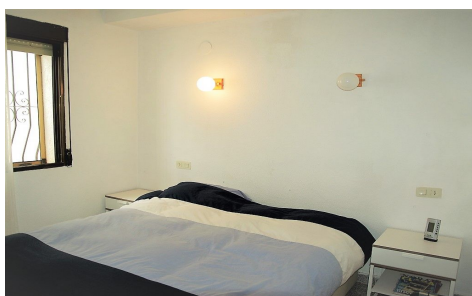

ES25147

Apartment in Benitachell

€84,000

1

1

52m²

N/A

Apartment for sale in Benitachell by GH CostaBlanca Southwest facing apartment in Benitachell with open views to the mountains, just 700m from Cala del Moraig. It has a bedroom and a bathroom, kitchen, living room and dining room. In addition, you can enjoy a covered and open terrace and a communal pool.