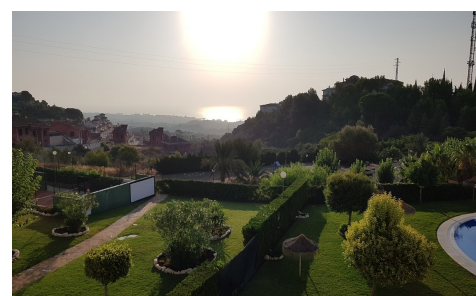

## Apartment in Benalmadena Pueblo

€260,000

3

2

85m<sup>2</sup>

N/A

If you want plenty of outside space then this penthouse is for you!!! There is 219m<sup>2</sup> of private terrace facing all directions having amazing panoramic views of Benalmadena Pueblo, Malaga, the sea and even Sierra Nevada. The property has 3 bedrooms, 2 bathrooms, elevator to only one other apartment. There is huge potential to build other structures on the terrace such as barbeque area/out...(Ask for More Details!)