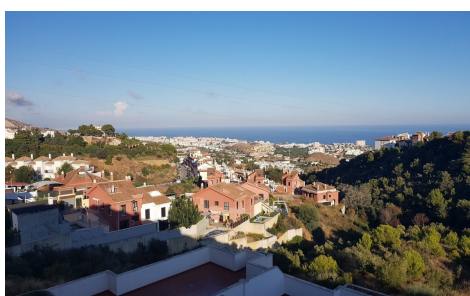

## Apartment in Benalmadena Pueblo

€260,000

3

2

85m<sup>2</sup>

N/A

If you want plenty of outside space then this penthouse is for you!!! There is 219m<sup>2</sup> of private terrace facing all directions having amazing panoramic views of Benalmadena Pueblo, Malaga, the sea and even Sierra Nevada. The property has 3 bedrooms, 2 bathrooms, elevator to only one other apartment. There is huge potential to build other structures on the terrace such as barbeque area/out...(Ask for More Details!)