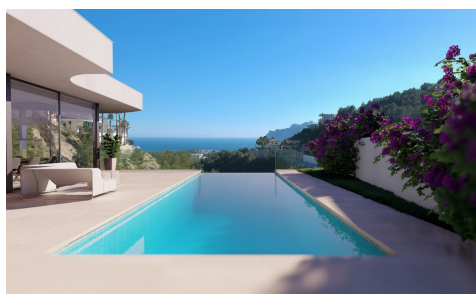

ES25583

Villa in Benissa

€1,050,000

4

4

286m²

1,557m²

An estate in a unique natural enclave, with marvellous views of the sea and the Rock of Ifach, near the towns of Benissa, Calpe and Moraira. A development located in residential estate, selected by location, orientation and views of the sea, in which villa has been designed that are specifically adapted to this plot, exclusive design, with it's own character, integrated into their surrou...(Ask for More Details!)